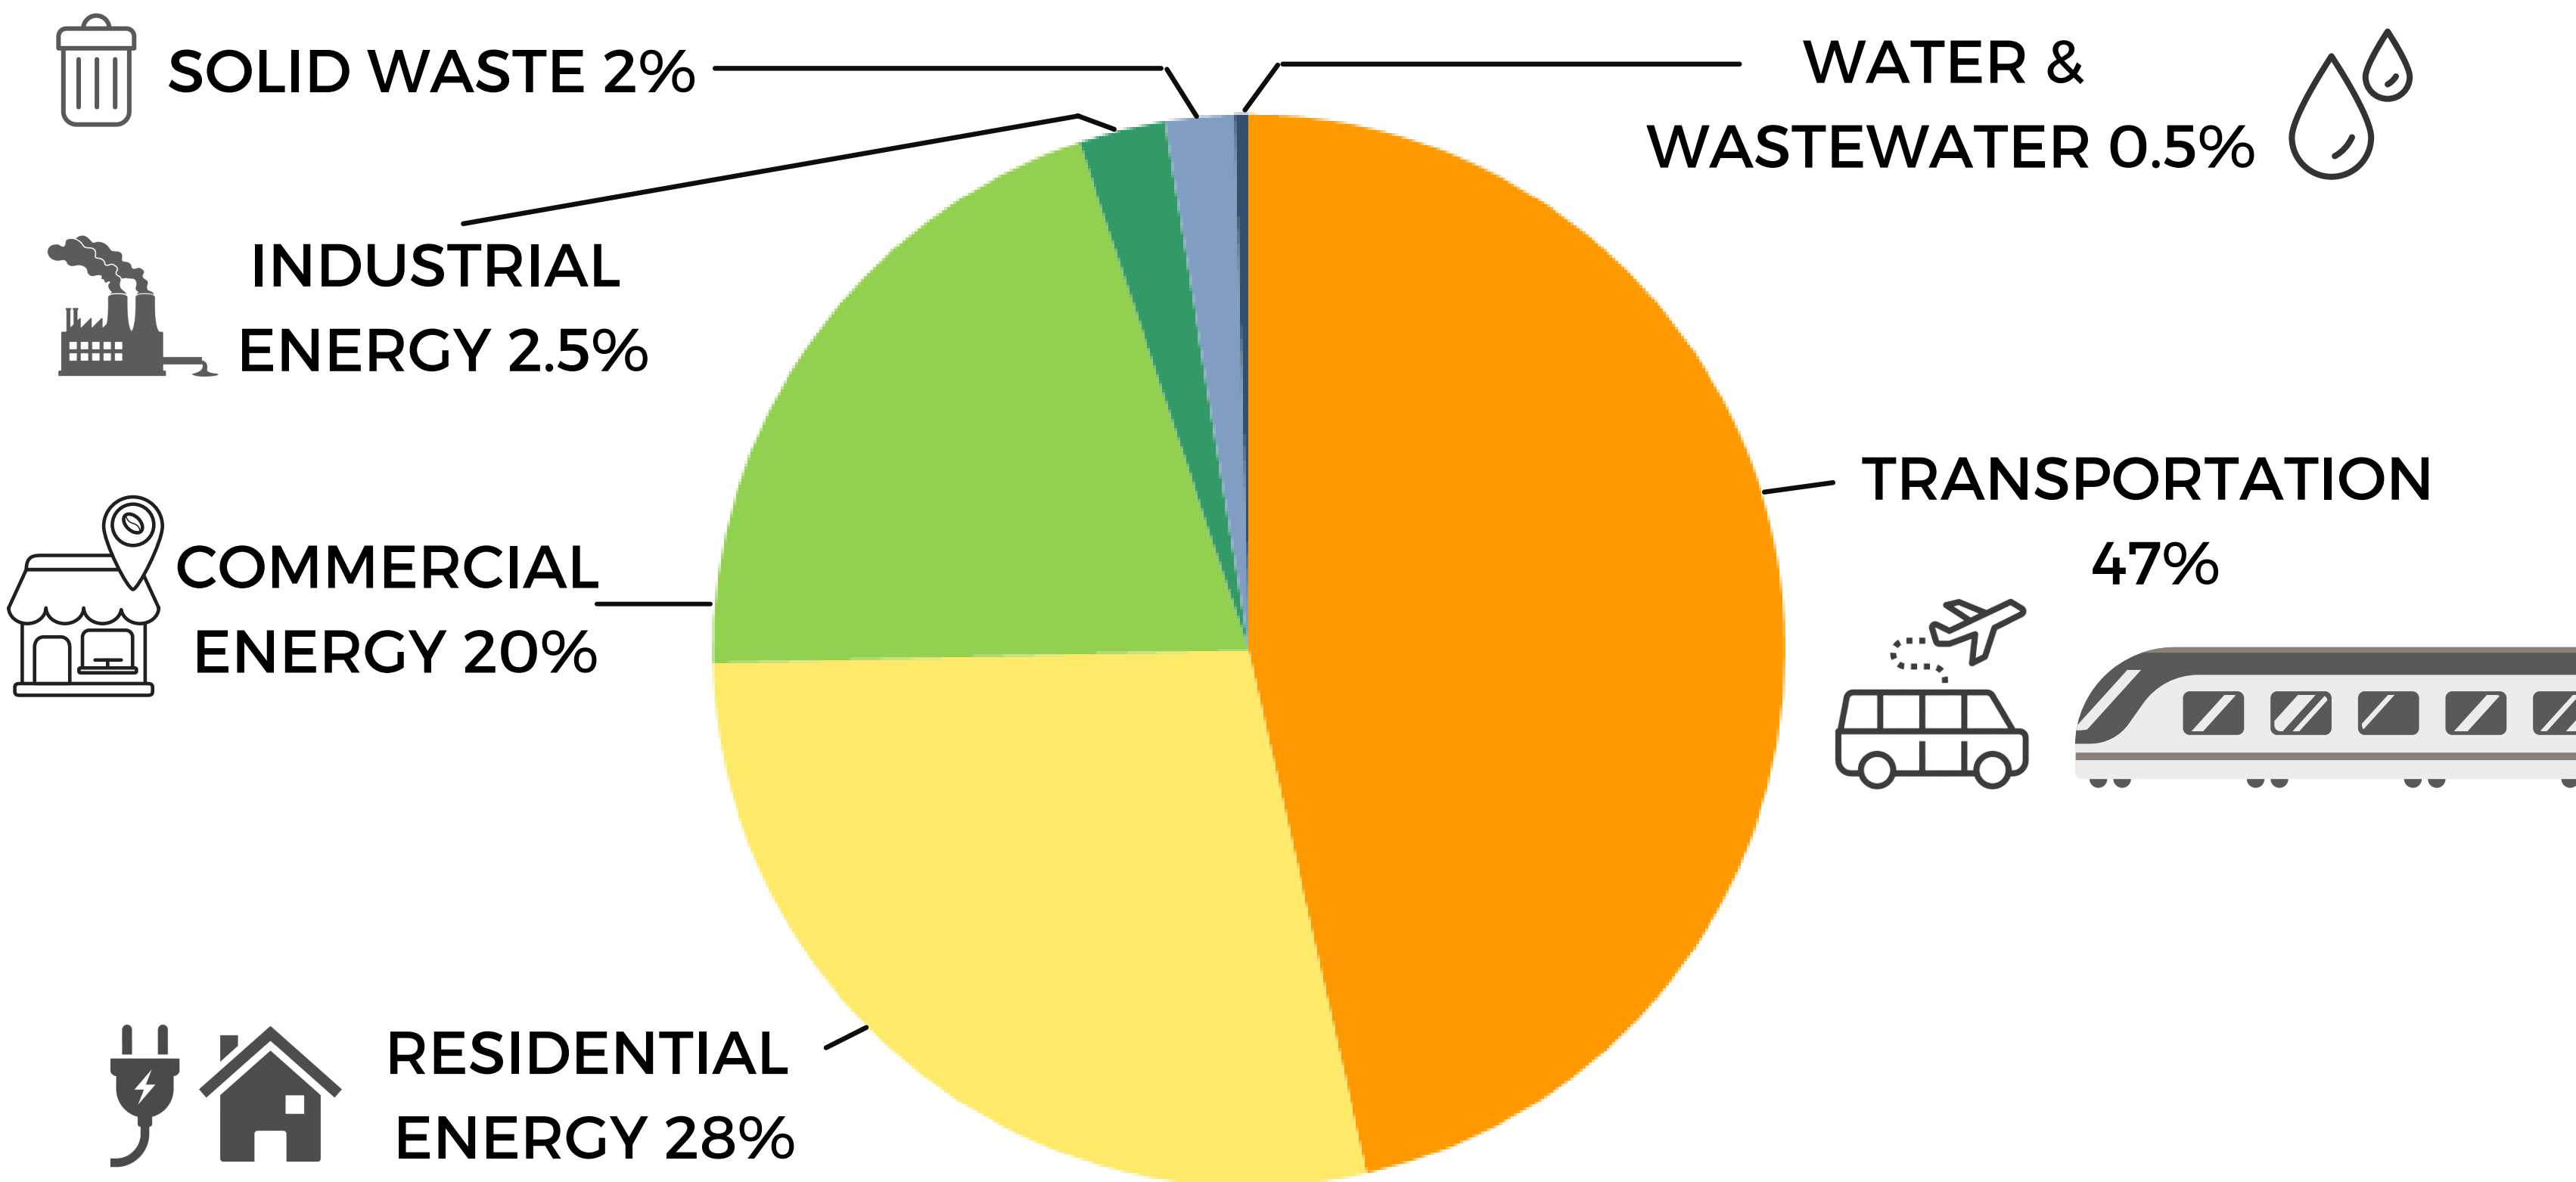

# BIDDEFORD'S GREENHOUSE GAS EMISSIONS

Just how much is one metric ton of CO<sub>2</sub>?

Based on 2019 data

In 2019, Biddeford emitted about 240,000 metric tons of CO<sub>2</sub> into the atmosphere.

[WWW.BIDDEFORDMAINE.ORG/CLIMATETASKFORCE](http://WWW.BIDDEFORDMAINE.ORG/CLIMATETASKFORCE)